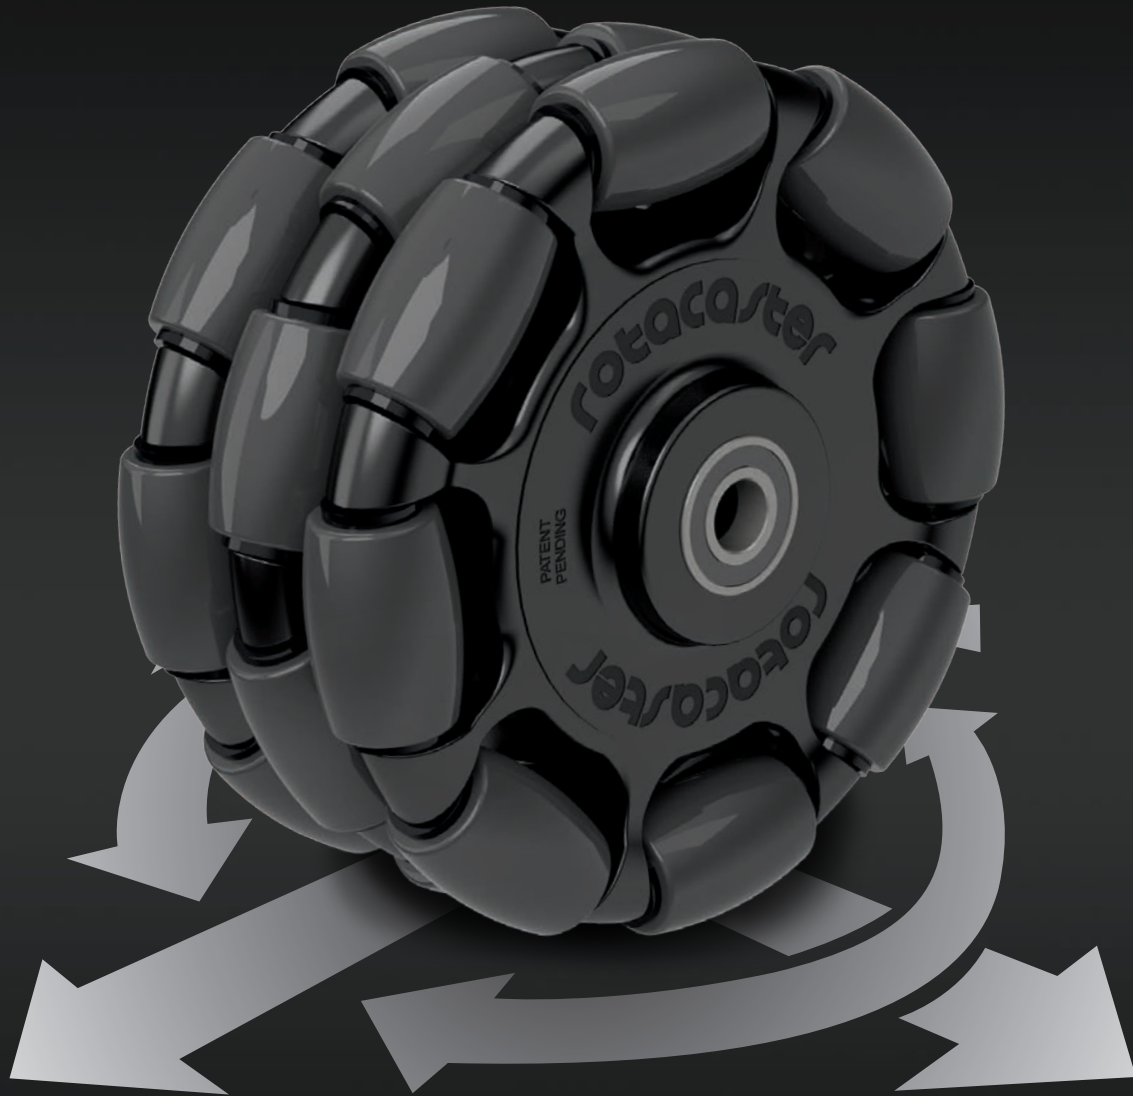

# Want the ultimate in maneuverability?

## Rotacaster™ multi-directional wheels

The rotacaster™ is the only multi-directional wheel technology developed primarily as an industrial and commercial floor wheel.

The fixed orientation of its main wheel allows forward and reverse movement without fighting a swivel offset, while the peripheral rollers facilitate turning, rotational, lateral and diagonal movement.

### Key benefits include:

- 360° maneuverability without turning or swiveling wheels
- Better directional control & tracking
- Precise positioning - without swivel offset correction
- No resistance due to misaligned swivel casters
- Minimal wheel space/housing requirements
- Simple mounting - choose from rigs, cups, channels and rails or stack together on an axle to form a roller-wheel.
- Load stability – a static center of load relative to wheel base
- Load distribution - the ability to use multiple wheels without swivel offset resistance
- The ability to tilt or lever off the fixed wheel mounting
- Robust - the combined wheel frame and roller axles provide a web like structure with over-molded rollers
- Tough - manufactured from engineering grade polymers
- Rust free - full polymer construction with no steel pins
- Non marking polyurethane rollers

48mm rotacaster - cup mount

48mm rotacaster - rig mount

The rotacaster's unlimited maneuverability makes it a real alternative to a swivel caster and brings a whole new dimension of possibility to the design and functionality of wheeled products.